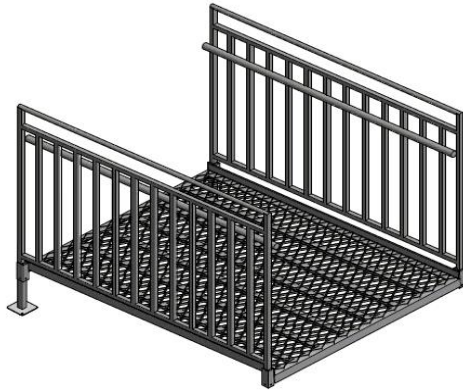

ENTER

DEALER:
Alpha Care Supply

JOB NAME:
6A Melba Opt1

CONFIRM SPECS:

ELEVATION:

57 Inches

LENGTH

57 Feet

Width:

48 Inches

Dual Rails

Picket Rails:

YES

Grasping Rails:

YES

PreWelded Rails: