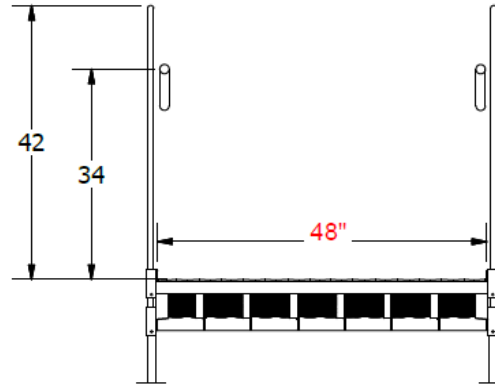

ENTER

DEALER:
Alpha Care Supply

JOB NAME:
6A Melba Opt1

CONFIRM SPECS:

ELEVATION:

57 Inches

LENGTH

57 Feet

Width:

48 Inches

Dual Rails

Picket Rails:

YES

Grasping Rails:

YES

PreWelded Rails: